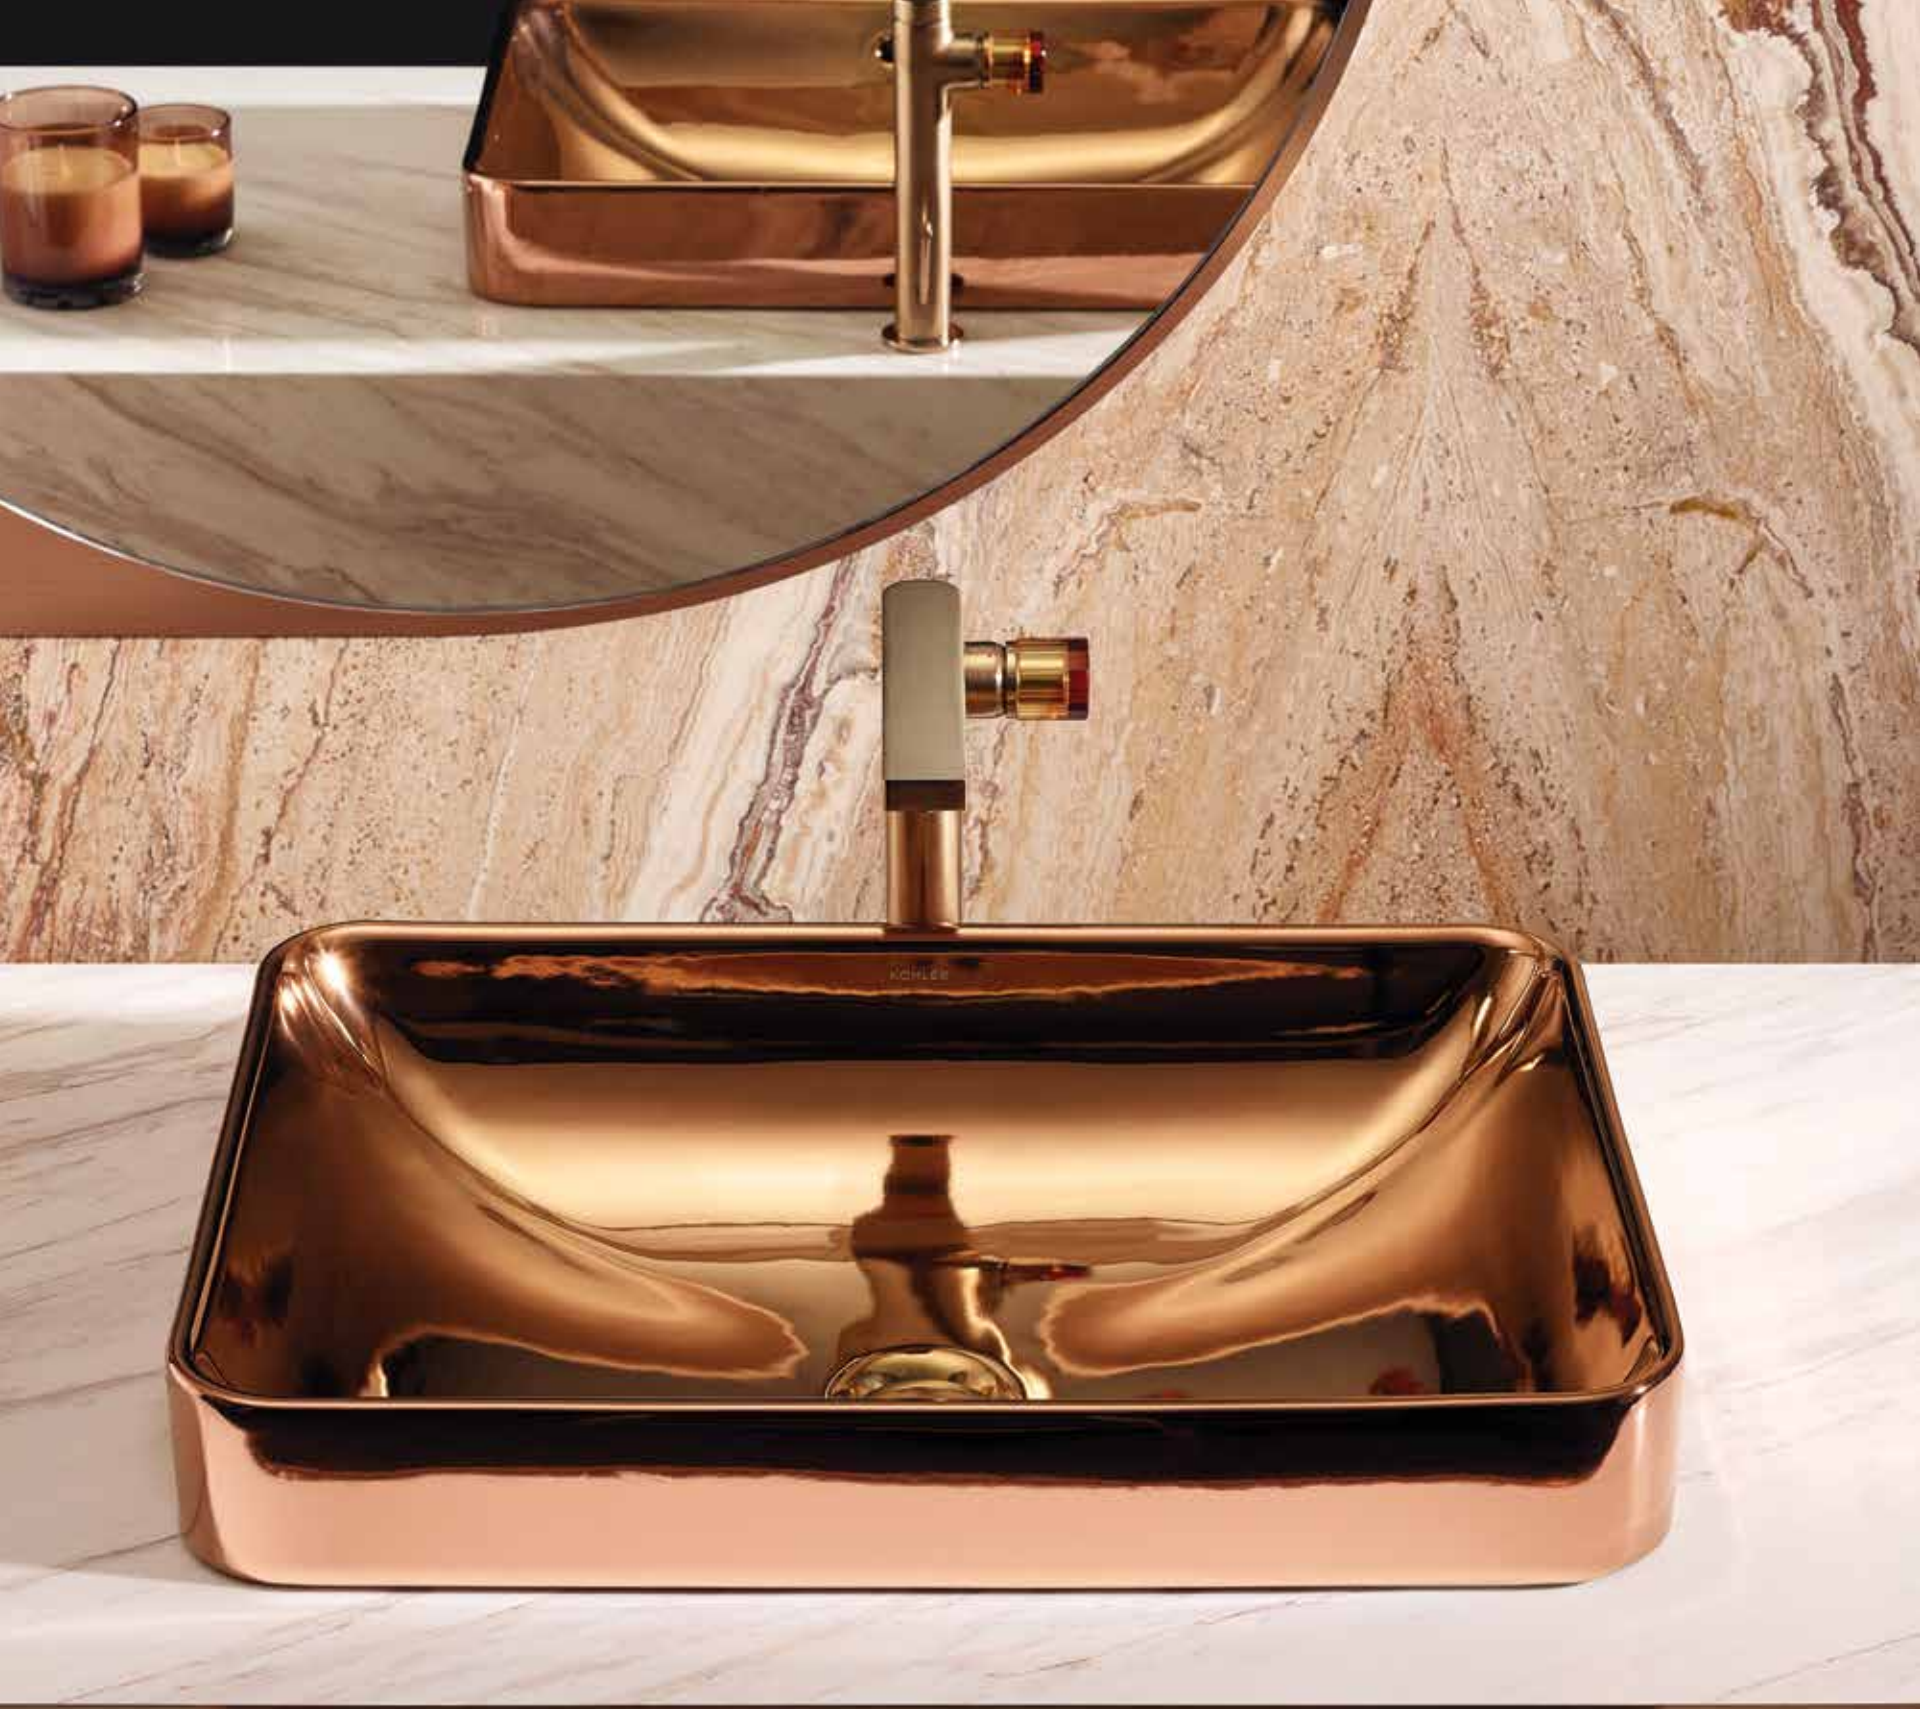

Forefront™ in rose gold | K-28730T-RGD
Composed® decorative widespread faucet with ombre amber glass
knobs in vibrant brushed bronze | K-73060T-B9ACH-BV

Composed® decorative widespread with amber glass knobs in brushed bronze | K-73060T-B9ACH-BV

Composed™ single-handle bathroom sink faucet with cylindrical handle | K-73050-7-2MB

Forefront™

Minimalist brilliance on ceramic with a metallic sheen to bring elegance to a modern bath space.

K-28730T-RGD | Forefront™ undercounter in rose gold | Dim. 570 mm | 400 mm | 126 mm