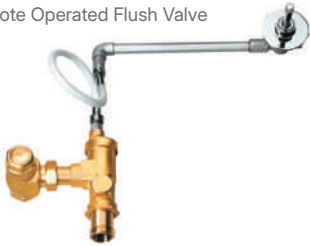

FLV-CHR-1029F

Flush Valve Dual Flow with 32mm Control Cock with Elbow & Wall Flanges (Regular Size-Front Operating Lever)
Rs. 6,900

FLV-CHR-1029NEL

Flush Valve Dual Flow with 32mm Control Cock with Elbow & Wall Flanges (NEL Size)
Rs. 6,650

ALD-1025

Flush Valve Complete with 32mm Size Control Cock with Elbow Set (ISI) & Wall Flanges
Rs. 6,650

FLV-CHR-1029NELF

Flush Valve Dual Flow with 32mm Control Cock with Elbow & Wall Flanges (NEL Size-Front Operating Lever)
Rs. 6,900

FLV-CHR-1083

Elbow Set Size 32mm Complete with Adjustable Sleeve & Wall Flange
Rs. 1,050

Remote Operated Flush Valve

FLV-CHR-1001

Remote Operated Flush Valve with 32mm Size Control Cock & Operating Lever Assembly
Rs. 6,400