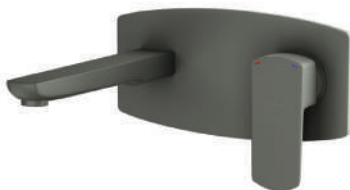

Bath & Shower

KUP-GRF-35233NKPM

Exposed Part Kit of Single Lever Basin Mixer Wall Mounted Consisting of Operating Lever, Cartridge Sleeve, Wall Flange, Nipple & Spout (Compatible with ALD-233N or ALD-235N)

Rs. 8,700