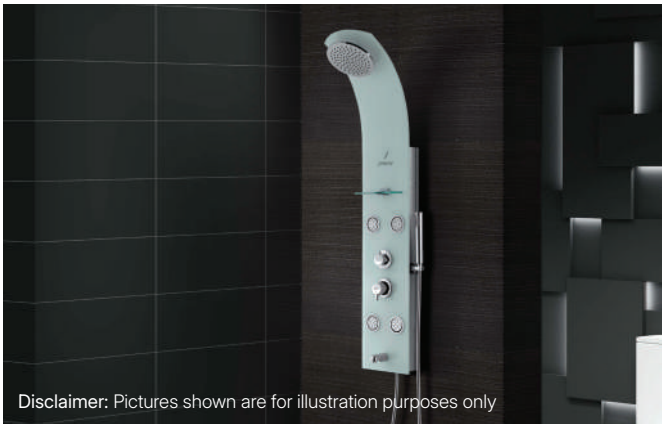

GLASSY - WHITE 1400 × 250 mm

Disclaimer: Pictures shown are for illustration purposes only

SHP-WHT-ST86113 | Glassy White Shower Panel 1400X250mm With Thermostat Mixer, White Tempered Glass With Special Surface
White tempered glass body • Moveable ABS top shower • 4 Moveable ABS body massage jets • Hand shower with flexible hose • Brass Spout Shelf • Thermostatic mixer with diverter • 40cm stainless steel braided hose • Minimum water pressure required 2 bar
Rs. 40,000