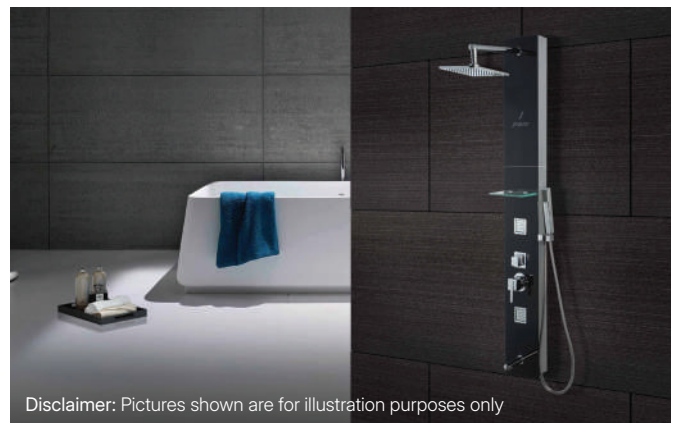

INFINITY BLACK 1500 × 200 mm

Disclaimer: Pictures shown are for illustration purposes only

SHP-BLK-G0842JAX | Infinity 1500X200mm Shower Panel Without Thermostat Mixer In Black Glass Finish
Black tempered glass body • 2 ABS body massage jet • Hand shower with flexible hose • Brass Spout • Minimum water pressure required 2 bar • Shelf
Rs. 33,000