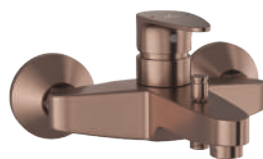

VGP-ACR-81119

Single Lever Wall Mixer with Provision of Hand Shower, But without Hand Shower
Rs. 9,650