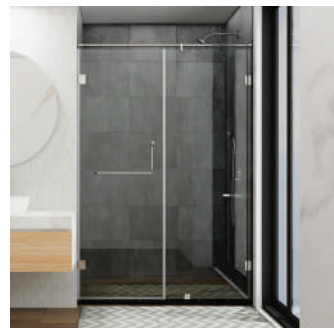

Model No. 1820 W / 1120 W
Description: Wall to wall shower enclosure with one fixed glass and one openable door fixed on wall - 2 Part Enclosure
Finish: Chrome
Glass: 8mm / 10mm
8mm
Sizes:
JSE-CHR-820W0812H19X
H: 1950 W: 800-1200 Rs. 23,400
JSE-CHR-820W1216H19X
H: 1950 W: 1201-1600 Rs. 27,900

JSE-CHR-820W1620H19X
H: 1950 W: 1601- 2000 Rs. 31,100
10mm
Size: (in mm)
JSE-CHR-120W0812H19X
H: 1950 W: 800-1200 Rs. 27,000
JSE-CHR-120W1216H19X
H: 1950 W: 1201-1600 Rs. 31,200
JSE-CHR-120W1618H19X
H: 1950 W: 1601- 1800 Rs. 34,500