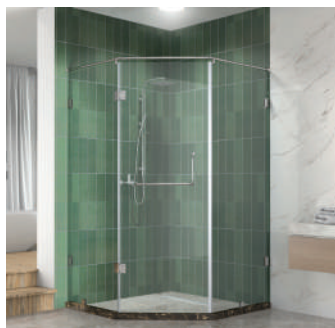

Model: 1840-P / 1140-P

Description: Pentagonal shaped corner entry shower enclosure with two fixed glass and door in between - 3 part

Finish: Chrome

Glass: 8mm / 10mm

8mm

Sizes: (in mm)

JSE-CHR-840P1620H19X

H: 1950 W: 1600 - 2000 Rs. 38,500

JSE-CHR-840P2024H19X

H: 1950 W: 2001 - 2400 Rs. 40,500

JSE-CHR-840P2428H19X

H: 1950 W: 2401 - 2800 Rs. 43,000

JSE-CHR-840P2832H19X

H: 1950 W: 2801 - 3200 Rs. 47,900

10mm

Sizes: (in mm)

JSE-CHR-140P1620H19X

H: 1950 W: 1601 - 2000 Rs. 45,000

JSE-CHR-140P2024H19X

H: 1950 W: 2001 - 2400 Rs. 49,800

JSE-CHR-140P2428H19X

H: 1950 W: 2401 - 2800 Rs. 54,500

JSE-CHR-140P2832H19X

H: 1950 W: 2801 - 3200 Rs. 59,300