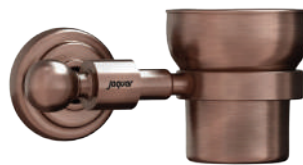

AQN-ACR-7711B
Single Towel Rail 300mm Long
Rs. 3,100

AQN-ACR-7721
Towel Ring Round
Rs. 2,525

AQN-ACR-7731
Soap Dish
Rs. 2,875

AQN-ACR-7733
Soap Dish (Polycarbonate)
Rs. 2,250

AQN-ACR-7741
Tumbler Holder
Rs. 2,550