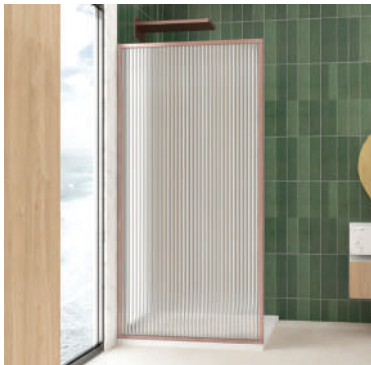

Description: Walk in panel framed in standard dimension.
Glass: 10mm Fluted
Finish: Anitque Copper
Sizes: (in mm)
JSE-ACR-ALP110F700H20FL
H: 2000 W: 700 Rs. 20,000
JSE-ACR-ALP110F800H20FL
H: 2000 W: 800 Rs. 21,500
JSE-ACR-ALP110F900H20FL
H: 2000 W: 900 Rs. 23,000
JSE-ACR-ALP110F1000H20FL
H: 2000 W: 1000 Rs. 25,500
JSE-ACR-ALP110F1200H20FL
H: 2000 W: 1200 Rs. 30,000
JSE-ACR-ALP110F700H22FL
H: 2000 W: 700 Rs. 21,000

JSE-ACR-ALP110F800H22FL
H: 2000 W: 800 Rs. 23,000
JSE-ACR-ALP110F900H22FL
H: 2000 W: 900 Rs. 25,500
JSE-ACR-ALP110F1000H22FL
H: 2000 W: 1000 Rs. 28,000
JSE-ACR-ALP110F1200H22FL
H: 2000 W: 1200 Rs. 34,000

ALPHA
(Fluted Glass)
Gold
New