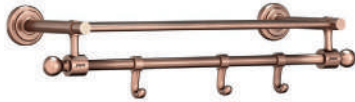

AQN-ACR-7781B
Towel Rack 450mm long with Lower Hangers
Rs. 8,150