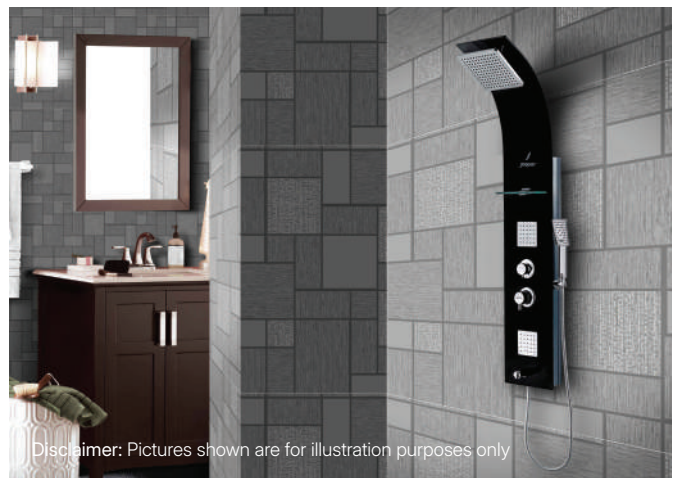

GLASSY - BLACK 1400 × 250 mm

SHP-BLK-ST86112 | Glassy- Black 1400x250mm Shower Panel With Thermostat Mixer, Black Tempered Glass With Special Surface • Black tempered glass body • Moveable ABS top shower • 2 Moveable ABS body massage jets • Hand shower with flexible hose • Brass Spout • Shelf • Thermostatic mixer with diverter • 40cm stainless steel braided hose • Minimum water pressure required 2 bar

Rs. 40,000

** In case of one side wall installation 2 side panels and one front panel is a must for installation.