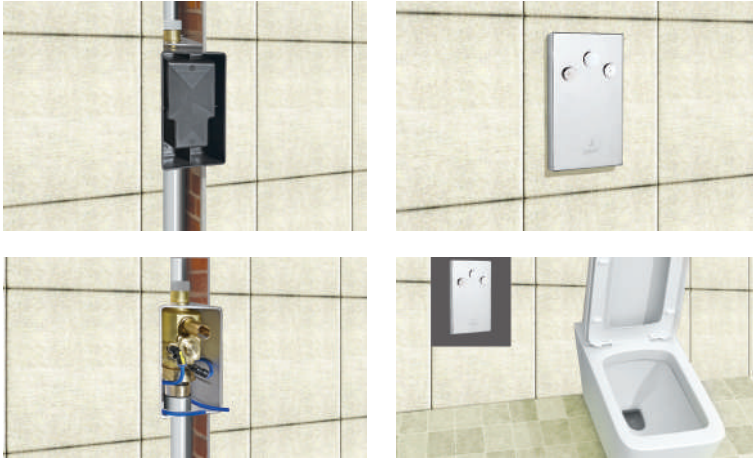

i-FLUSH

Installed directly in the pipeline, the i Flush concealed flushing mechanism has multiple aesthetic and design advantages. It also provides a more appropriate mechanism of flushing, using the available water pressure to create better siphoning at the trap and superior clearing of waste.

i-Flush advantages

- Repeated flushing is possible, whereas concealed cisterns will definitely take time to fill up after flushing once
- i-Flush 32 mm can work efficiently at even low pressure (minimum 0.8 bar dynamics)
- Less noise in flushing
- Dual flush - Saves water, a green product
- Easy maintenance, control stop valve can be closed with the help of a T-type key provided along with the product
- Access to control cartridge by removing front actuation plate hence easy accessibility for maintenance

in-built control system

saves water

twin flowsystem

less noise

slim wall plate

go green

cost effective