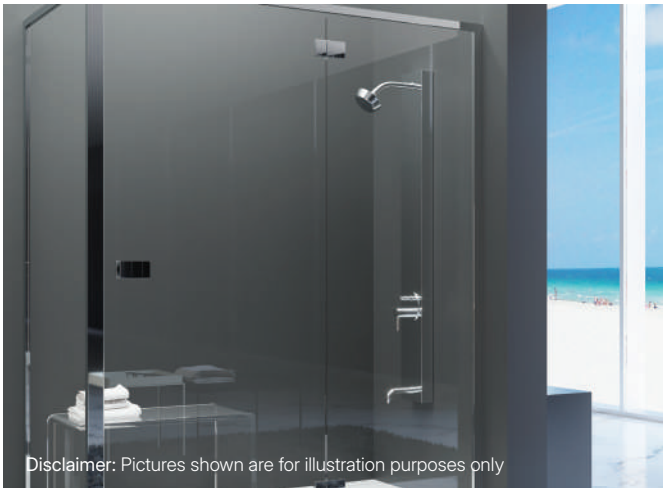

PROJECT SERIES

Specially created for projects with space constraints in bathrooms, Jaquar Fonte Whirlpools (available in two sizes) and My Home series of shower panels are a great way to offer excellent functionality and a premium bathroom experience even in small spaces.

My Home 1450 × 175 × 60 mm

SHP-SSF-SPMYHOME | My Home Shower Panel 1450X175mm
Without Thermostat Mixer In Stainless Steel Mirror Finish
Material Stainless steel Grade: 304 • Single Lever Diverter
Hand shower (optional) • Spout • Mirror finish SS body
Movable overhead shower
Rs. 14,900