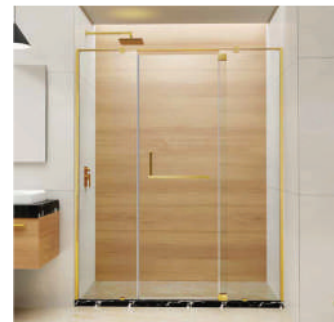

Description: Wall to wall enclosure with 2 fixed glass and 1 openable door in between in standard dimension. Adjustable up to 100mm.

Finish: Gold Dust (GDS)
Glass: 8mm

JSE-GDS-A830G1200H20X
H: 2000 W: 1200 Rs. 50,000
JSE-GDS-A830G1300H20X
H: 2000 W: 1300 Rs. 50,000
JSE-GDS-A830G1400H20X
H: 2000 W: 1400 Rs. 50,000

JSE-GDS-A830G1500H20X
H: 2000 W: 1500 Rs. 50,000
JSE-GDS-A830G1600H20X
H: 2000 W: 1600 Rs. 50,000
JSE-GDS-A830G1700H20X
H: 2000 W: 1700 Rs. 53,000
JSE-GDS-A830G1800H20X
H: 2000 W: 1800 Rs. 53,000
JSE-GDS-A830G1900H20X
H: 2000 W: 1900 Rs. 53,000
JSE-GDS-A830G2000H20X
H: 2000 W: 2000 Rs. 53,000