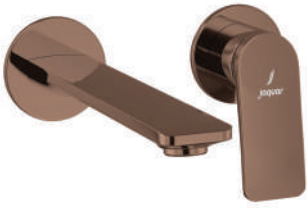

LAG-BGP-91023B

Single Lever Extended Basin Mixer (Height-128mm) without Popup Waste System with 450mm Long Braided Hoses
Rs. 16,800

LAG-BGP-91023BWF

Single Lever Extended Basin Mixer (Height-128mm) without Popup Waste System, with 450mm Long Braided Hoses and Base Flange
Rs. 16,900

LAG-BGP-91005B

Single Lever Tall Boy without Popup Waste System with 600mm Long Braided Hoses
Rs. 19,400

LAG-BGP-91005BWF

Single Lever Tall Boy without Popup Waste System, with 600mm Long Braided Hoses and Base Flange
Rs. 19,600

LAGUNA

LAG-BGP-91231NK

Exposed Parts kit of Single Lever Basin Mixer Wall Mounted Consisting of Operating Lever, Cartridge Sleeve, Nipple, Spout & Two Wall Flanges (Compatible with ALD-233NPSO or ALD-235NPSO)