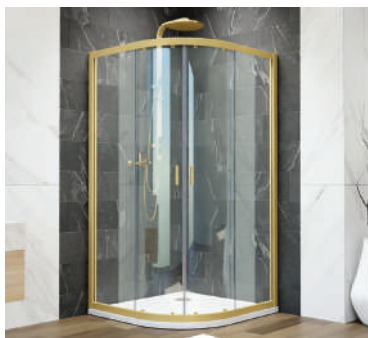

Delta Gold

New

Tempered Glass

EZEE KLEEN

Ready to Fit

Description: Corner entry half round shower enclosure with curved sliding door - 4 parts
Glass: 6mm
Finish: Gold
JSE-GLD-DEL9090X
H: 1950 W: 900 × 900 Rs. 29,500

JSE-GLD-DEL1010X
H: 1950 W: 1000 × 1000 Rs. 32,500
JSE-GLD-DEL1212X
H: 1950 W: 1200 × 1200 Rs. 35,500