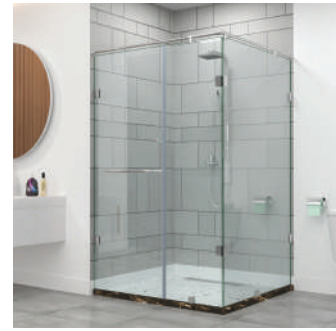

Model No. 1840-W / 1140-W

Description: Corner shower enclosure with two fixed glass and openable door fixed on the wall - 3 part
Finish: Chrome

Glass: 8mm / 10mm
8mm

Sizes:

JSE-CHR-840W1620H19X

H: 1950 W: 1600 - 2000 Rs. 37,500