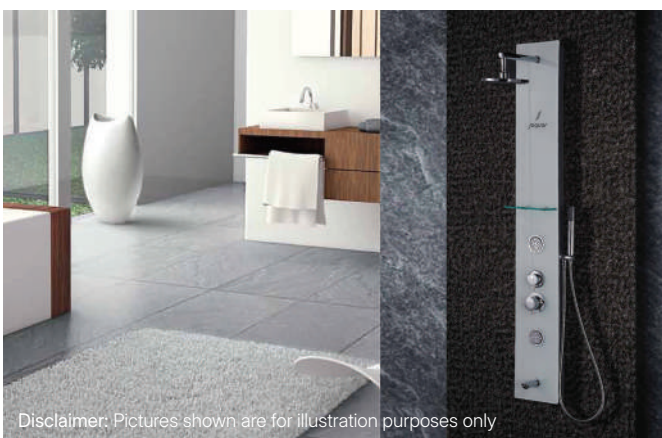

INFINITY WHITE 1500 × 200 mm

Disclaimer: Pictures shown are for illustration purposes only

SHP-WHT-G0843JAX | Infinity 1500X200mm Shower Panel Without Thermostat Mixer In White Glass Finish
White tempered glass body • 2 ABS body massage jet • Hand shower with flexible hose • Brass Spout • Minimum water pressure required 2 bar • Shelf
Rs. 34,000