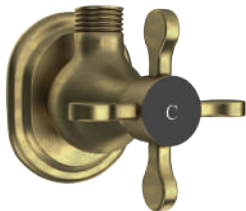

Rs. 5,450

QQP-ABR-7037PM

Bib Cock with Wall Flange

Rs. 3,800

QQP-ABR-7041PM

2-Way Bib Cock with Wall Flange

Rs. 4,500

QQP-ABR-7053PMC