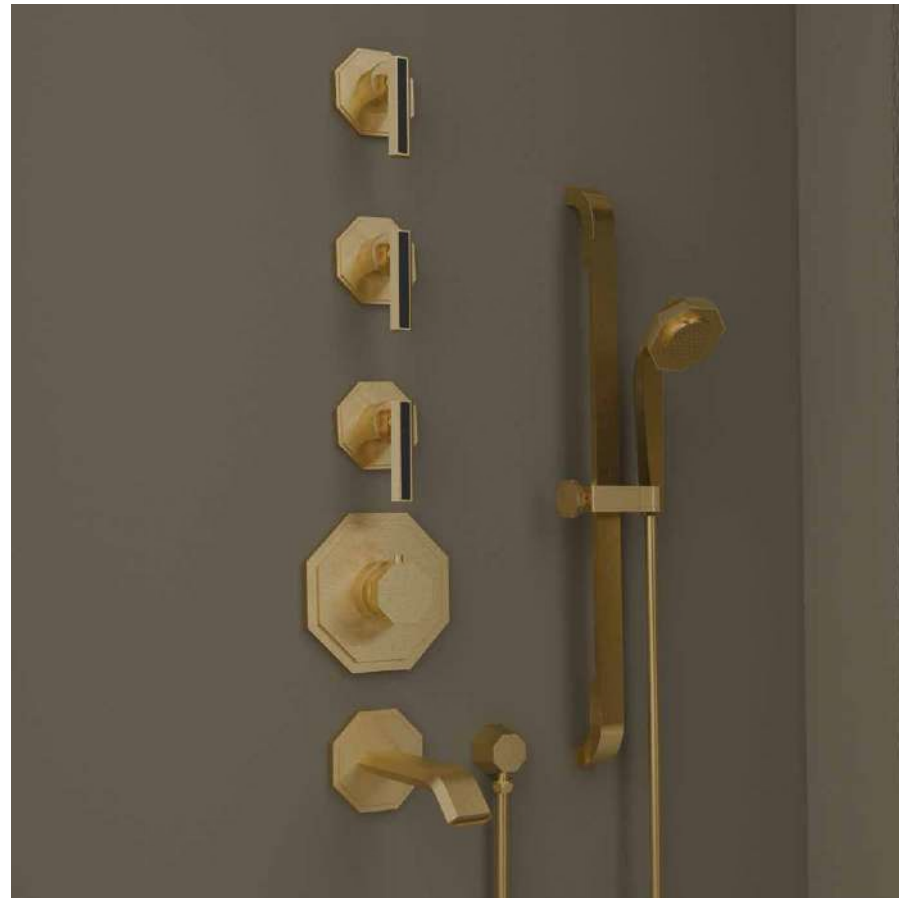

Brushed Gold

GADOTT
vellon

MAJESTIC

MAJESTIC draws inspiration from heritage design, reinterpreting classical forms with modern clarity. Hexagonal contours, graceful spouts, and rich finishes evoke the elegance of a bygone era, reimagined for today's luxury spaces. A collection where timeless tradition meets refined, contemporary indulgence.

GADOTT

GADOTT
majestic

A quite declaration
of luxury.

A statement in refined form, this basin mixer set pairs precision-cut hexagonal controls with a gracefully arched spout. Finished in radiant brushed gold, it blends bold geometry with contemporary simplicity — elevating everyday moments through deliberate, luxurious detail.

GADOTT
majestic

A Statement in Gold

Regal design meets modern ritual,
echoing heritage in every detail.

MJ 55045 BGD
Deck Mounted Two Handle
Basin Mixer

MJ 55101 BGD
Thermostatic 3 Ways Shower
System
(Overhead Shower With Arm,
3 Function Thermostatic
Mixer, Hand Shower With
Hose, Shower Rail,
Wall Spout Without Diverter)

MJ 55100 BGD
Thermostatic 2 Ways Shower
System
(Overhead Shower With Arm,
2 Function Thermostatic
Mixer, Hand Shower With
Hose, Shower Rail)

MJ 55064 BGD
Wall Mounted Two Handle
Basin Mixer

REGAL

The REGAL range is a tribute to timeless sophistication, blending the grandeur of old-world craftsmanship with the sleek precision of modern design. Finished in an opulent French Gold, each piece is sculpted with meticulous detailing, creating a bold architectural presence that transforms any bath space into a statement of refined luxury. REGAL celebrates the harmony of vintage aesthetics and contemporary functionality, delivering not just fixtures, but an enduring sense of noble elegance. Every curve and contour reflects regal poise, while the flawless finish elevates daily rituals into moments of indulgence. Designed for those who appreciate heritage reimagined, REGAL is the perfect union of tradition and modern refinement.