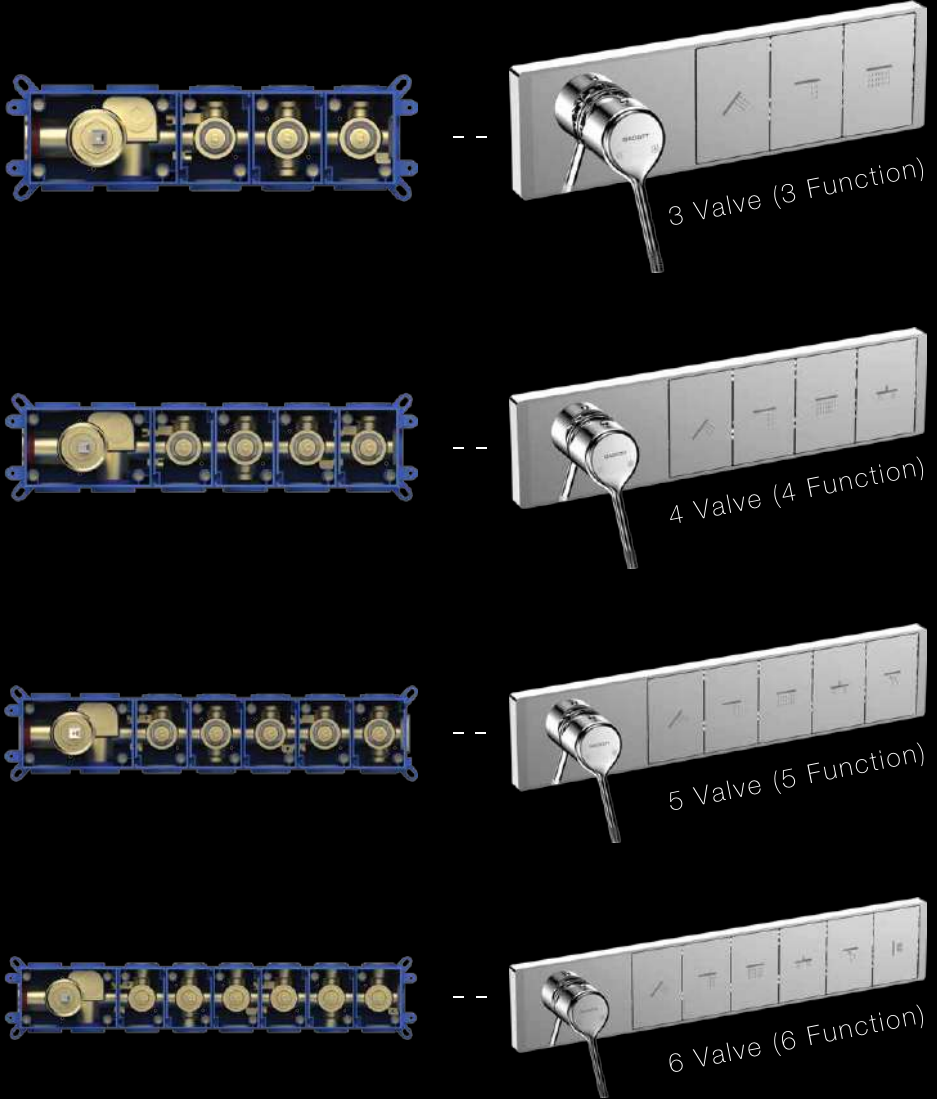

LIRRATM - Rooted in lyrical Elegance and harmony in form of function

-  --- 2 INLETS
 -  --- 3,4,5,6 OUTLETS
 -  --- UNIVERSAL FOR ALL COLLECTIONS
 -  --- EASY INSTALLATION
 -  --- CLASS "A" FOR NOISE
 -  --- DOES NOT TRANSMIT VIBRATIONS
 -  --- WATERPROOF
 -  --- CLICK ON/OFF DIVERTER
 -  --- DZR BRASS
 -  --- WORKS EFFICIENTLY EVEN IN LOW PRESSURE
 -  --- NON RETURNABLE VALVE TO PREVENT ACCIDENTAL MIXING OF HOT & COLD WATER.
 -  --- CAN USE MULTI OUTLETS SIMULTANEOUSLY ACCORDING TO FLOW AND PRESSURE
 -  --- WATER INLET - OUTLET
- 

MECHANICAL

FOR THE PROFESSIONALS, BY THE PROFESSIONALS

LIRRATM - Rooted in lyrical

Single Lever High Flow Mixer

Water Pressure	1 BAR	2 BAR	3 BAR
Flow Rate Any Single Function	18 LPM	24 LPM	28 LPM
Flow Rate Any Two Function Together	36 LPM	44 LPM	48 LPM

The LIRRA Shower Engine is the powerhouse of luxurious showering, engineered for high flow performance and seamless control. With its Single Lever High Flow Mixer, you can command temperature and flow effortlessly with a single touch. Available in 3, 4, 5, and 6-valve configurations, it allows precise management of multiple shower functions, from rain heads to body jets, all with unmatched smoothness and efficiency. Crafted with precision brass components and advanced engineering, it delivers a perfect balance of power, reliability, and sophistication—hidden behind the wall, yet at the heart of every indulgent shower.