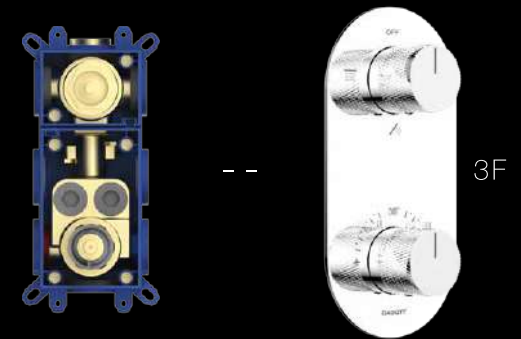

AQUA TURN

Thermostatic Mixer & Diverter with Flow Control

Water Pressure	1 BAR	2 BAR	3 BAR
Flow Rate (LPM)	24 LPM	26 LPM	30 LPM

The AQUA TURN – Water Essence collection redefines shower control with precision engineering and a commitment to seamless performance. Engineered to deliver powerful water flow ranging from 24 to 30 LPM across varying pressures, it ensures a rich, immersive shower experience. Its sleek concealed design, paired with advanced diverter technology, offers smooth transitions between functions and effortless control of temperature and flow. Built with premium materials and refined mechanics, AQUA TURN blends durability with a minimalist elegance that elevates any modern bathroom.