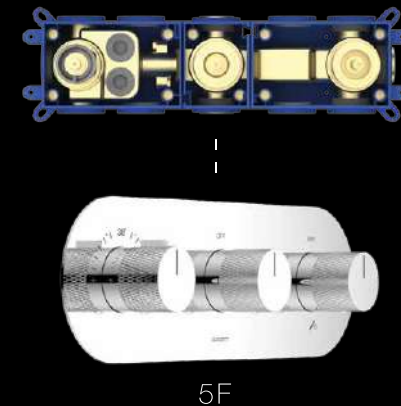

-  --- DZR BRASS
-  --- WATER INLET - OUTLET

 THERMOSTATIC MIXER

AQUA TURN

Single Lever High Flow Mixer & Diverter

IN --- 2 INLETS

EXIT --- 3,5 OUTLETS

GADOTT --- UNIVERSAL FOR ALL COLLECTIONS

1
2
3 --- EASY INSTALLATION

CLASS "A" --- CLASS "A" FOR NOISE

VIBRATION --- DOES NOT TRANSMIT VIBRATIONS

WATERPROOF --- WATERPROOF

ROTATE --- ROTATE DIVERTER

DZR --- DZR BRASS

3/4" --- WATER INLET - OUTLET

MECHANICAL

AQUA TURN

Thermostatic Mixer & Diverter with Flow Control

Water Pressure	1 BAR	2 BAR	3 BAR
Flow Rate (LPM)	24 LPM	26 LPM	30 LPM

The AQUA TURN – Water Essence collection redefines shower control with precision engineering and a commitment to seamless performance. Engineered to deliver powerful water flow ranging from 24 to 30 LPM across varying pressures, it ensures a rich, immersive shower experience. Its sleek concealed design, paired with advanced diverter technology, offers smooth transitions between functions and effortless control of temperature and flow. Built with premium materials and refined mechanics, AQUA TURN blends durability with a minimalist elegance that elevates any modern bathroom.