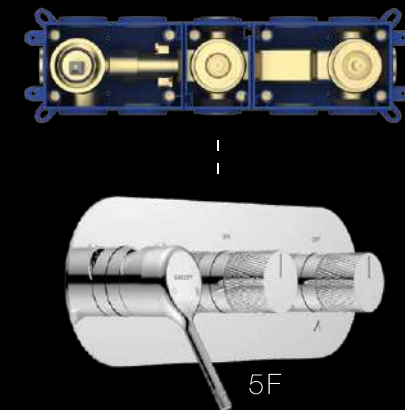

AQUA TURN

Single Lever High Flow Mixer & Diverter

Water Pressure	1 BAR	2 BAR	3 BAR
Flow Rate (LPM)	24 LPM	26 LPM	30 LPM

The AQUA TURN – Water Essence collection redefines shower control with precision engineering and a commitment to seamless performance. Engineered to deliver powerful water flow ranging from 24 to 30 LPM across varying pressures, it ensures a rich, immersive shower experience. Its sleek concealed design, paired with advanced diverter technology, offers smooth transitions between functions and effortless control of temperature and flow. Built with premium materials and refined mechanics, AQUA TURN blends durability with a minimalist elegance that elevates any modern bathroom.