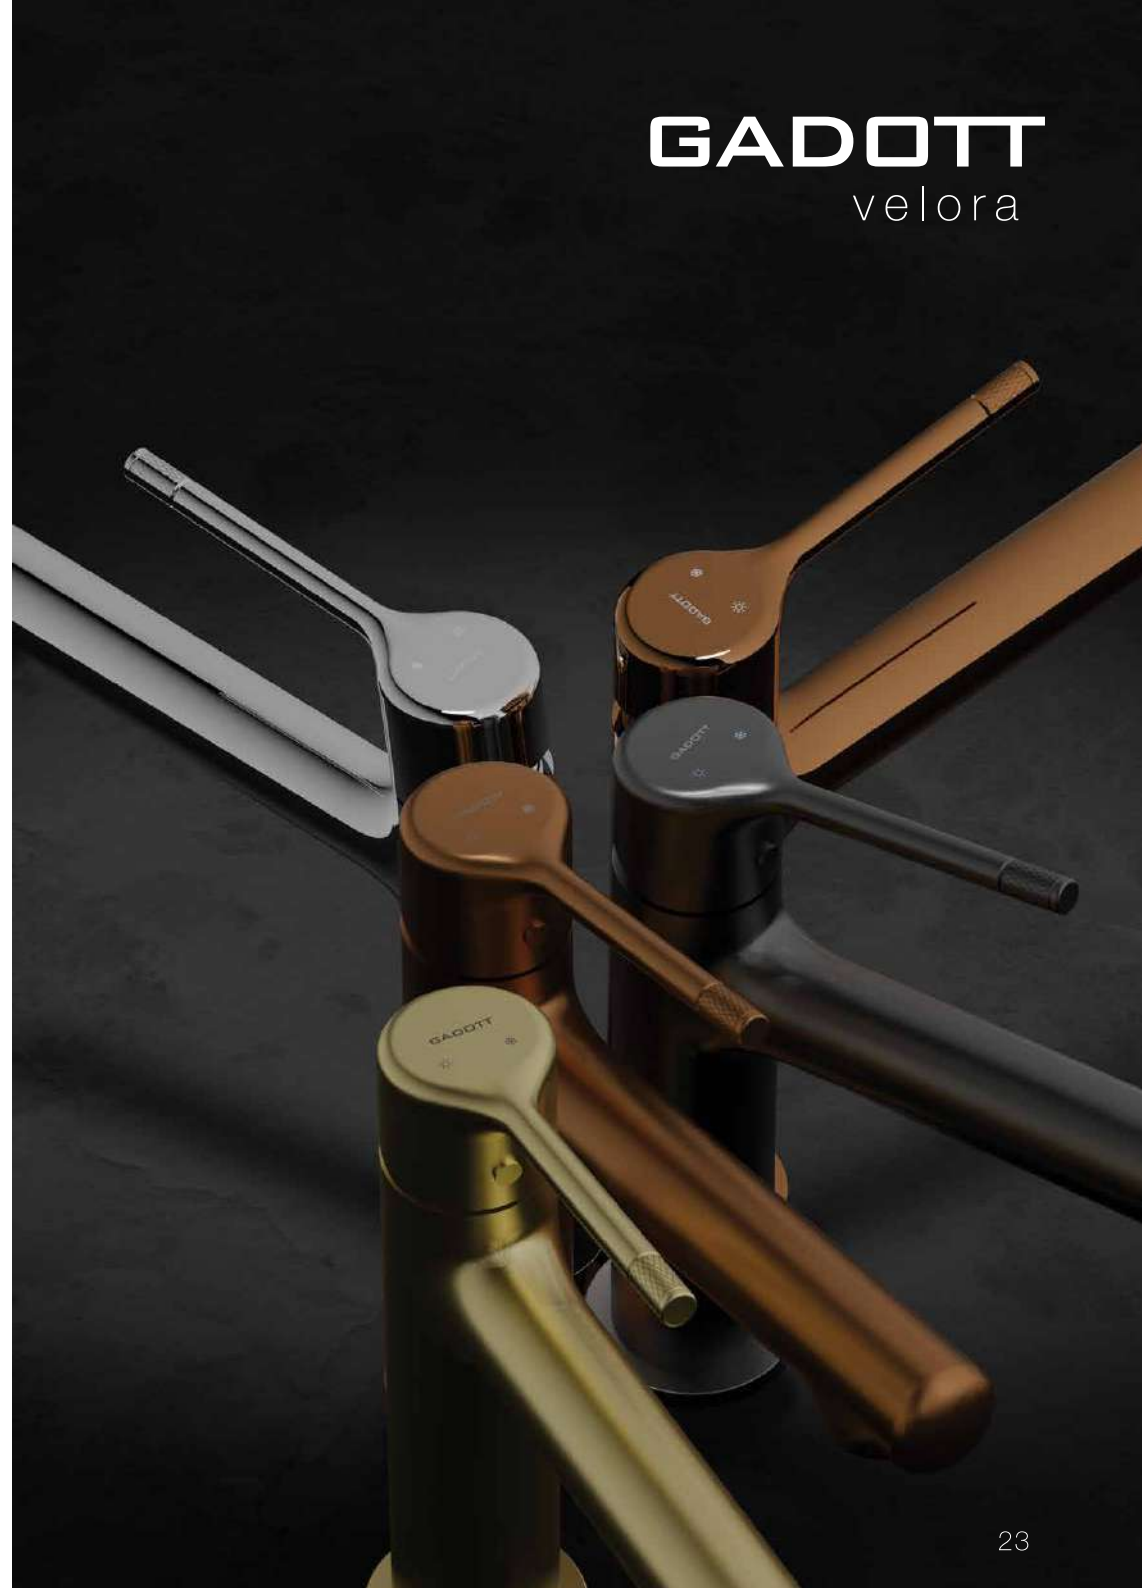

VL 21061 T BGD
Trim- Wall Mounted Single Handle Basin Mixer

VL 21055 BGD
Wall Spout without Diverter

Chrome

Gun Metal

Matt Black

Rose Gold

Brushed Rose Gold

Brushed Gold