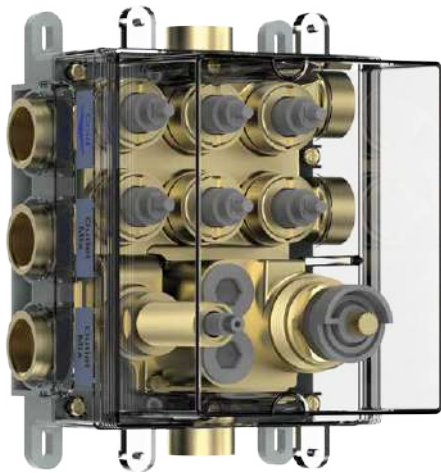

HYDREN^{TM} - Water Essence

Engineered for flawless flow.

IN --- 2 INLETS

EXIT --- 2,3,4,6 OUTLETS

GADOTT --- UNIVERSAL FOR ALL COLLECTIONS

1
2
3 --- EASY INSTALLATION

--- CLASS "A" FOR NOISE

--- DOES NOT TRANSMIT VIBRATIONS

--- WATERPROOF

--- CLICK ON/OFF DIVERTER

DZR --- DZR BRASS

--- CHILD LOCK SAFETY

LOW --- WORKS EFFICIENTLY EVEN IN LOW PRESSURE

--- NON RETURNABLE VALVE TO PREVENT ACCIDENTAL MIXING OF HOT & COLD WATER.

--- CAN USE MULTI OUTLETS SIMULTANEOUSLY ACCORDING TO FLOW AND PRESSURE

3/4 --- WATER INLET - OUTLET

38

--- THERMOSTATIC MIXER