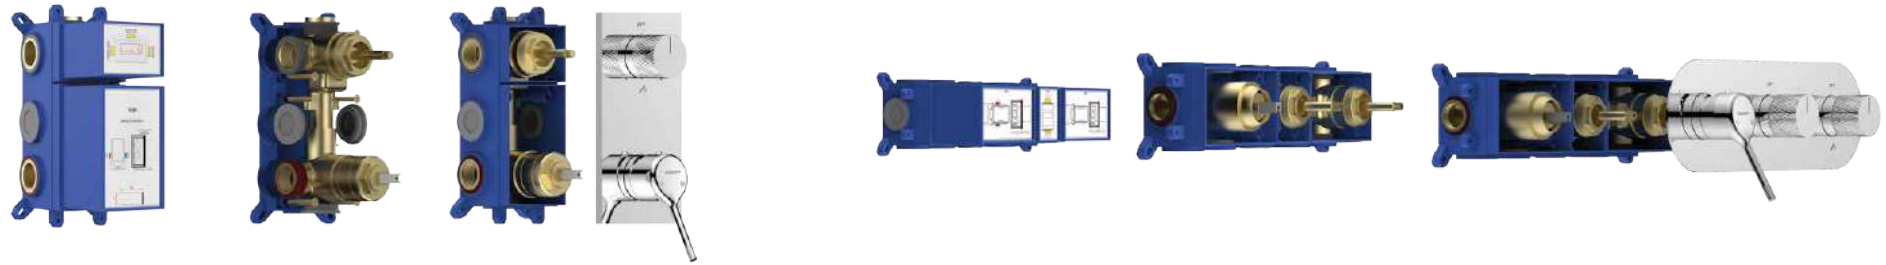

Compy
2F

2F

3F

AQUA TURN

Thermostatic Mixer & Diverter with Flow Control

-  --- 2 INLETS
-  --- 3,5 OUTLETS
-  --- UNIVERSAL FOR ALL COLLECTIONS
-  --- EASY INSTALLATION

-  --- CLASS "A" FOR NOISE
-  --- DOES NOT TRANSMIT VIBRATIONS
-  --- WATERPROOF
-  --- ROTATE DIVERTER

-  --- DZR BRASS
-  --- WATER INLET - OUTLET

 THERMOSTATIC MIXER

AQUA TURN

Single Lever High Flow Mixer & Diverter

IN --- 2 INLETS

EXIT --- 3,5 OUTLETS

GADOTT --- UNIVERSAL FOR ALL COLLECTIONS

1
2
3 --- EASY INSTALLATION