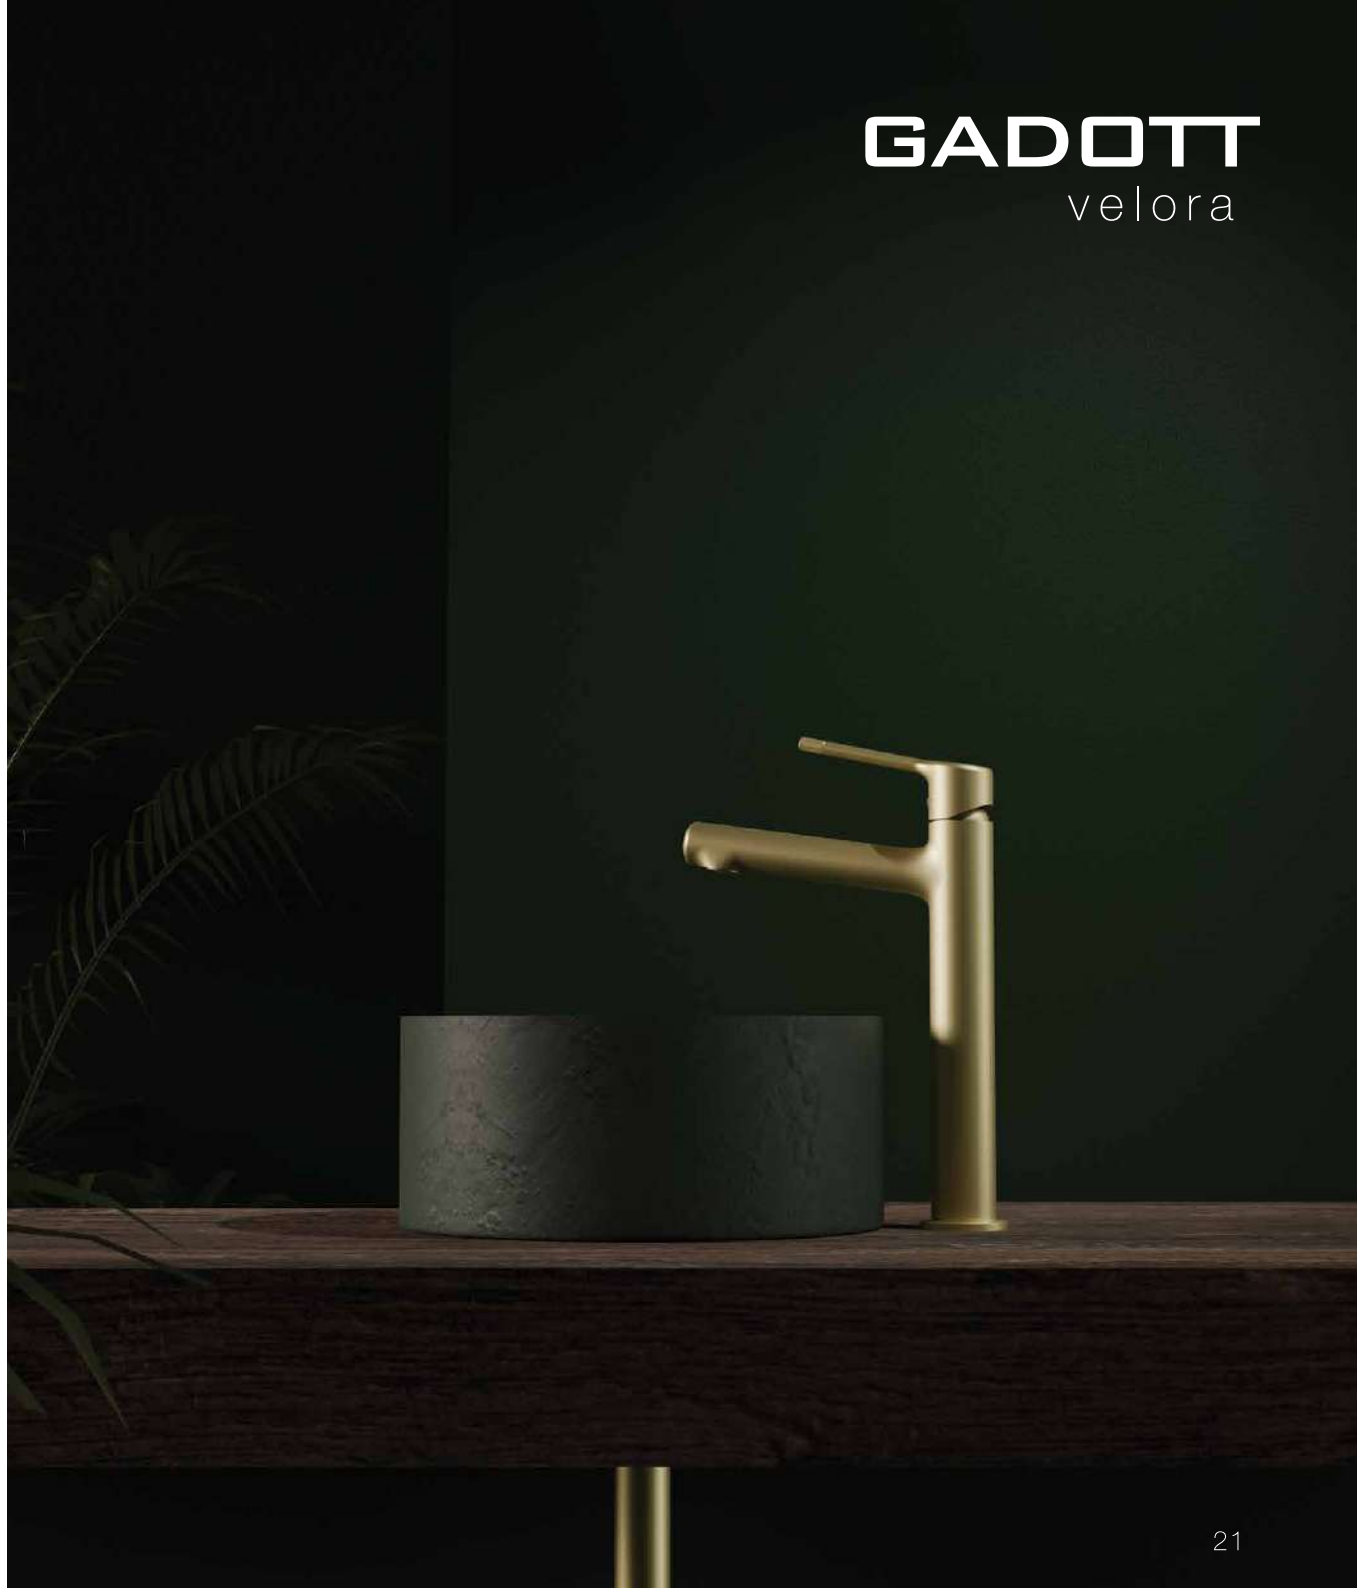

VELORA

Crafted for those
who see luxury
in the
smallest details.