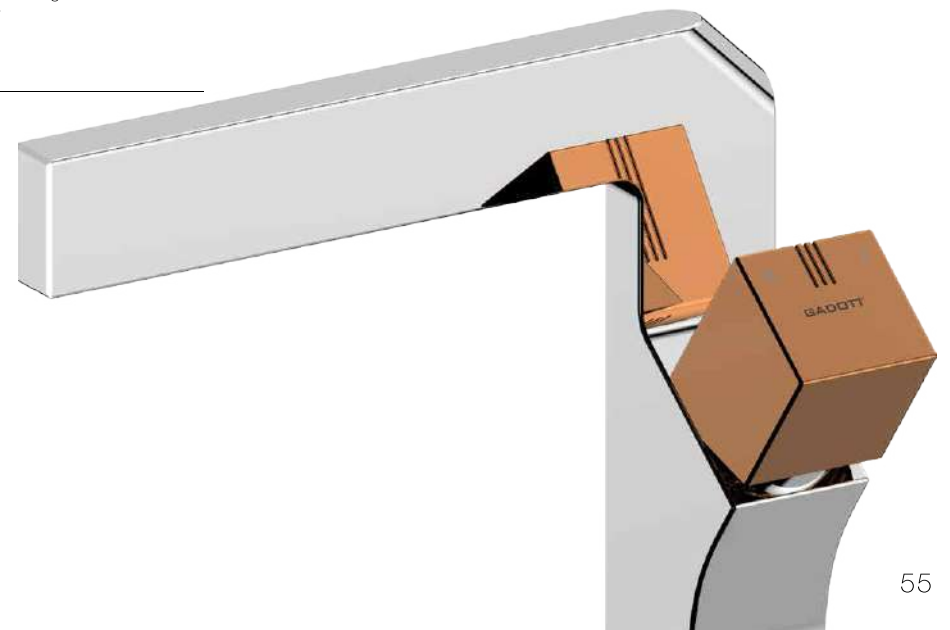

TE 31042 CHR-RGD
Single Handle Tall Basin Mixer

Matt Black + Brushed Rose Gold   Chrome + Rose Gold