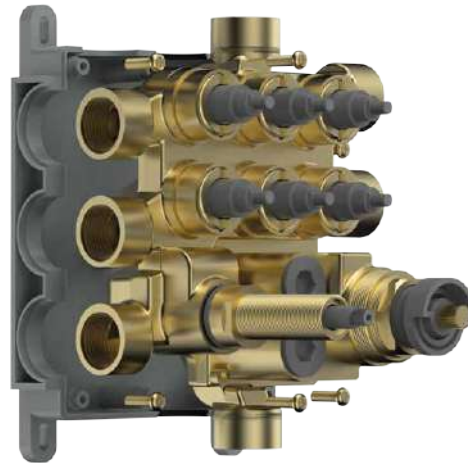

HYDREN^{TM} - Water Essence

Engineered for flawless flow.

IN --- 2 INLETS

EXIT --- 2,3,4,6 OUTLETS

GADOTT --- UNIVERSAL FOR ALL COLLECTIONS

1
2
3 --- EASY INSTALLATION

--- CLASS "A" FOR NOISE

--- DOES NOT TRANSMIT VIBRATIONS

--- WATERPROOF

--- CLICK ON/OFF DIVERTER

DZR --- DZR BRASS

--- CHILD LOCK SAFETY

LOW --- WORKS EFFICIENTLY EVEN IN LOW PRESSURE

--- NON RETURNABLE VALVE TO PREVENT ACCIDENTAL MIXING OF HOT & COLD WATER.

--- CAN USE MULTI OUTLETS SIMULTANEOUSLY ACCORDING TO FLOW AND PRESSURE

3/4 --- WATER INLET - OUTLET

38

--- THERMOSTATIC MIXER