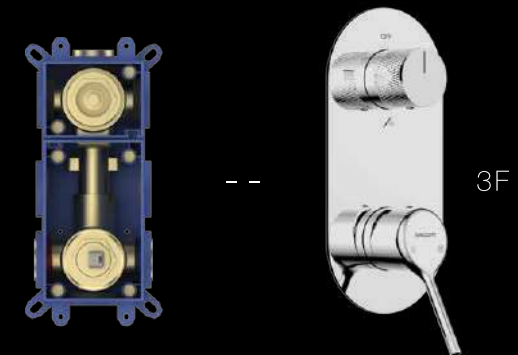

AQUA TURN

Single Lever High Flow Mixer & Diverter

Water Pressure	1 BAR	2 BAR	3 BAR
Flow Rate (LPM)	24 LPM	26 LPM	30 LPM

The AQUA TURN – Water Essence collection redefines shower control with precision engineering and a commitment to seamless performance. Engineered to deliver powerful water flow ranging from 24 to 30 LPM across varying pressures, it ensures a rich, immersive shower experience. Its sleek concealed design, paired with advanced diverter technology, offers smooth transitions between functions and effortless control of temperature and flow. Built with premium materials and refined mechanics, AQUA TURN blends durability with a minimalist elegance that elevates any modern bathroom.