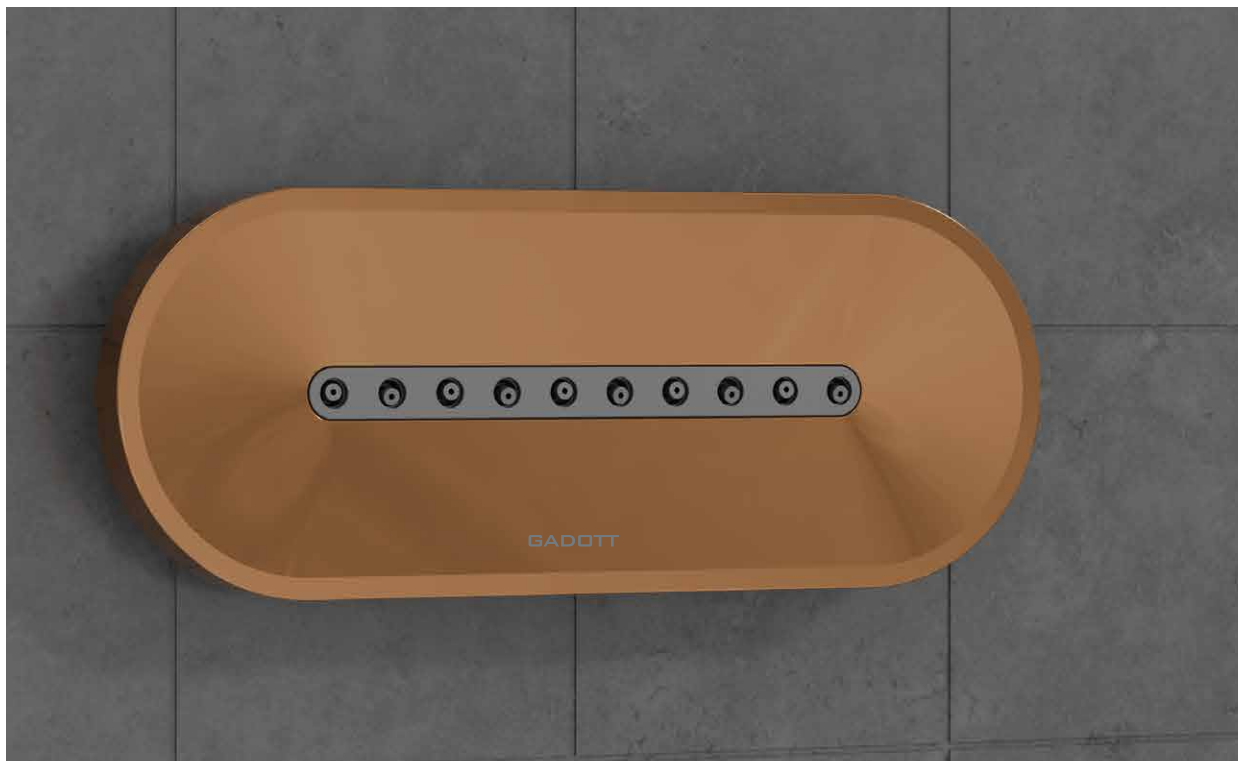

Brushed Rose Gold

Brushed Gold

GADOTT
wellness

Surround
in
Style

Indulge in a full-body shower like never before. These four strategically placed body jets offer immersive coverage, delivering a revitalising rain massage from every angle with modern matte finesse.