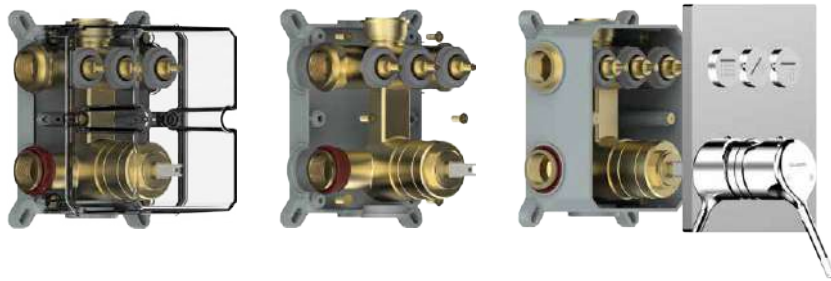

A precision-engineered thermostatic diverter with dual outlets and a knurled dial for seamless temperature and flow control. Concealed design, durable brass body, and contemporary faceplate — delivering flawless performance with a refined, modern presence.

2 Valve (2 Function)

3 Valve (3 Function)

4 Valve (4 Function)

6 Valve (6 Function)

AQUA SHIFT

Effortless command. Immaculate control.

Aqua Shift

Aqua Shift- Compy (2 Function)